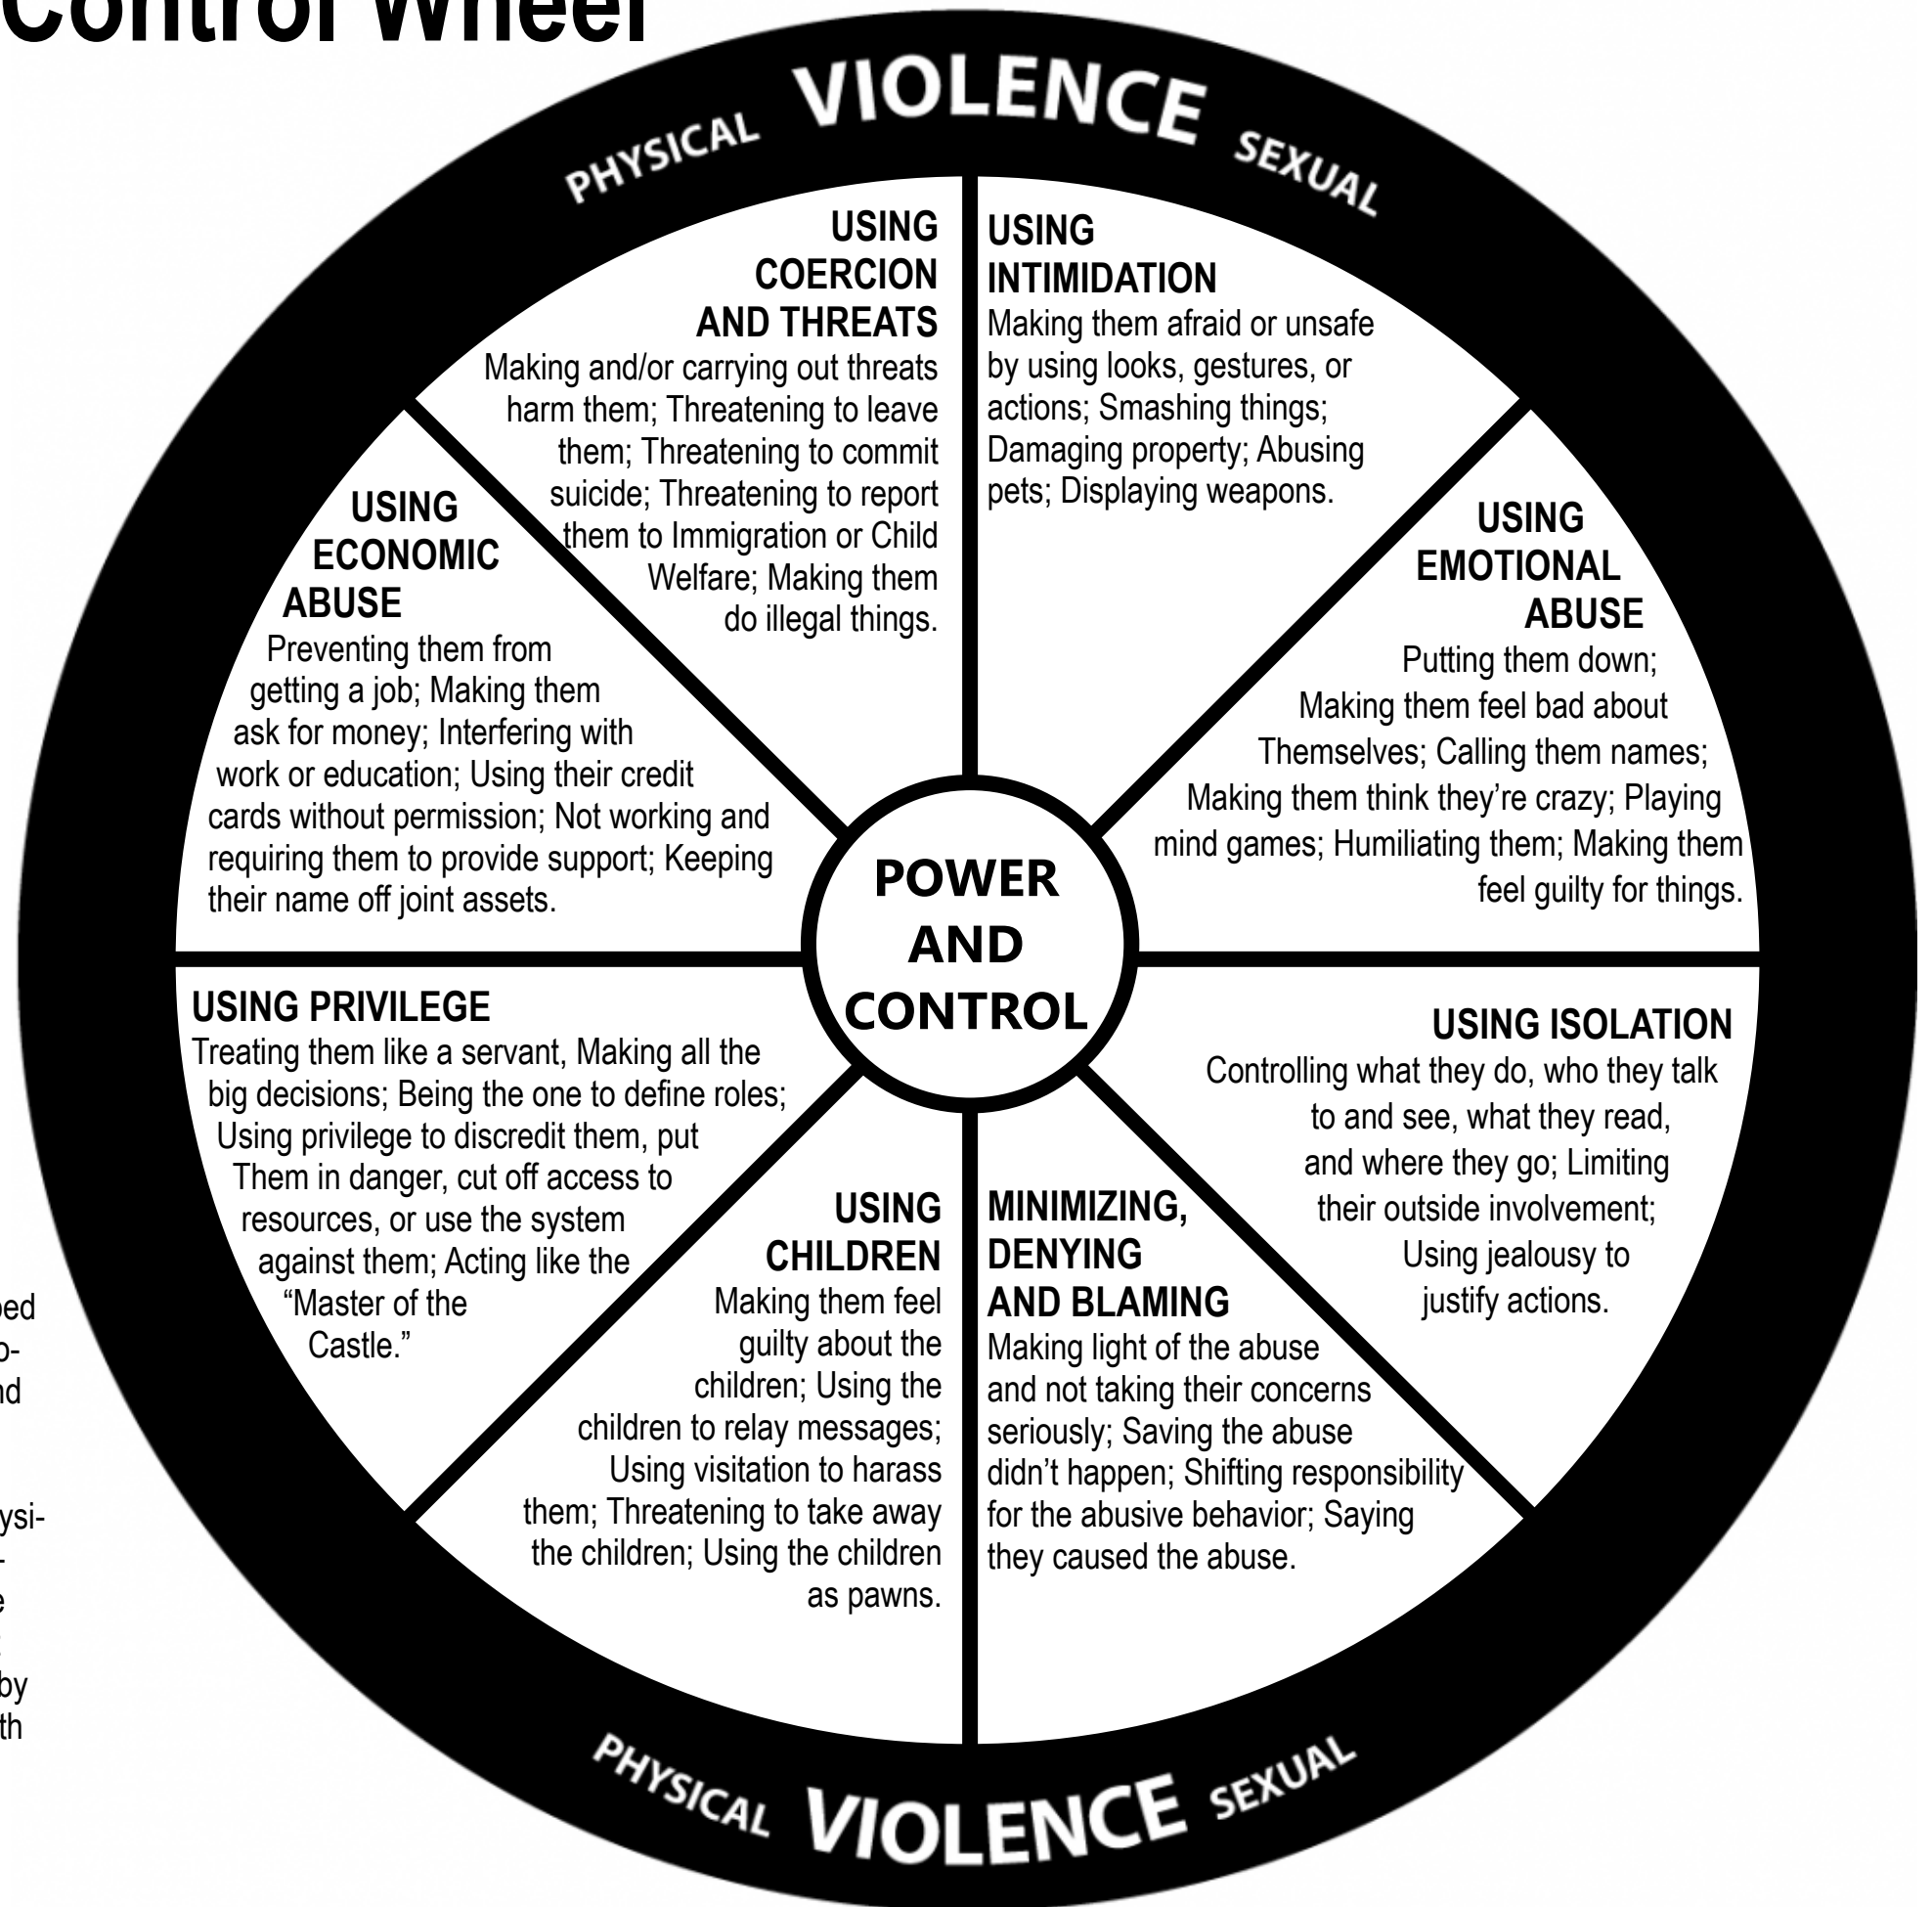

Power and Control Wheel

The Power and Control Wheel Developed by the Domestic Abuse Intervention Project in Duluth, Minnesota, the Power and Control Wheel illustrates the tactics an abuser uses on their victim. Constantly surrounded by threats and/or actual physical and sexual abuse, the victim is subjected to the various tactics listed in the spokes as the abuser attempts to exert complete power and control. *adapted by Jen Snider to be gender neutral and with slight modifications not included in the original.